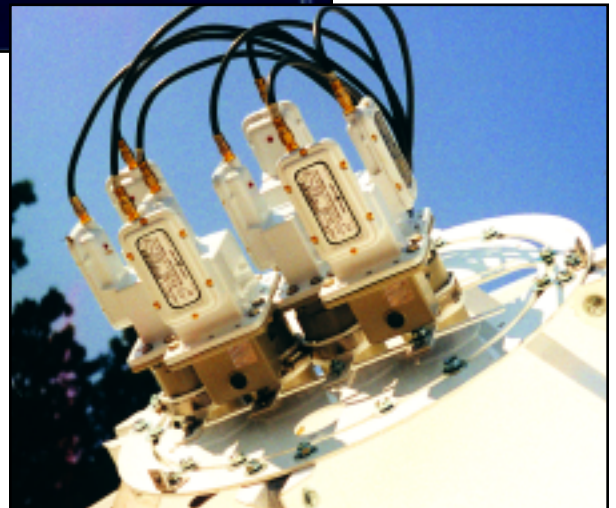

SUPERIOR SATELLITE

“Satellite Antenna Systems Engineering Excellence”

MULTIPLE-SATELLITE FEED SYSTEM

- **Multiple Satellite Performance Kits** designed for ease of installation and maximum flexibility.
- Each feedhorn has discreet azimuth, elevation, focal distance and polarization adjustments.
- Available for most commercial satellite antenna systems.
- Simultaneous reception of up to 5 adjacent satellites.
- **Factory Pre-Set** for easy installation and alignment. **Satellite Look Angle List** included for each site.
- **MBF Systems** include support struts, feed plate assembly, feedhorns, cover and complete instructions.

Four-port (dual C and Ku-band Polarization) Feedhorns available

Model SSE5-8MBF-4C

Beginning in 1982, SSE has delivered more than twenty thousand Multiple-Satellite Feed Systems in support of Cable, Broadcast, IPTV and wireless satellite antenna systems.

1743 MIDDLE ROAD • COLUMBIA FALLS, MT 59912
(406) 257-9590 • FAX (406) 257-9599
WEB SITE: WWW.SUPERIORSATELLITEUSA.COM

PRODUCTION AND TESTING FACILITIES

Our production facility in Columbia Falls, Montana features extensive laboratory and test facilities in support of our satellite-specific products and services. We have a wide variety of satellite antennas with on-line status, including ViaSat 4.5-meter, Patriot 4.5-meter, Patriot 3.8-meter, Andersen 3.8-meter, Prodelin 3.7-meter and Patriot 3.1-meters.

Where a 4.5-meter antenna is required, we recommend our SSE-45 Series. The SSE-45 Series uses a ViaSat Model 8345 Antenna configured with our Multiple-Satellite Feed System. This set-up can access up to five satellites over a span of 8 degrees. Extensive test data is available that details the performance characteristics of this Antenna/MBF combination with the Feedhorns aligned at 2° and 4° off boresight. Through years of testing and field use, we have determined that the 4.5-meter antenna provides a virtually perfect platform to support Multiple-Satellite Feed System operations.